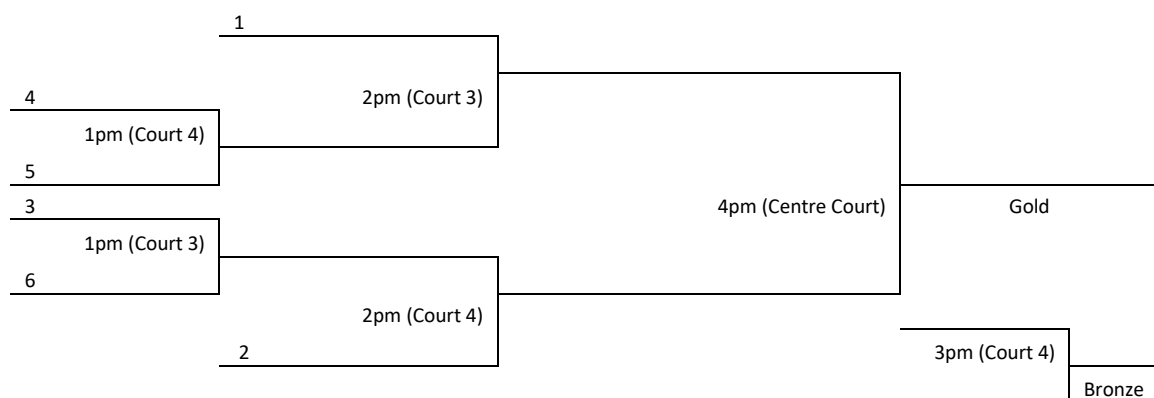

Vic Volley for Nikki Mar 2018

Important Tournament Info:

Women's Round Robin matches are 2 games to 21

Men's Round Robin matches are 1 game to 25

Teams listed in red brackets are responsible to officiate the match

Playoffs: Matches are best 2 of 3; first 2 games to 25, 3rd to 15; Single elimination format

Playoffs: Semi-Finals, Bronze & Gold Medal matches will be refereed by Camosun Chargers

Location:

PISE - Pacific Institute for Sport Excellence ([4371 Interurban Rd](#)); Gym opens at 8:00 a.m.

Official Tournament Social:

Time: 8:00 – 10:00 p.m.

Private Suite Party - DoubleTree By Hilton Hotel ([777 Douglas Street](#))

Women's Teams	
1	Superfly
2	SIVA
3	Paradise Cove Volleyball
4	SFU Women's Volleyball
5	UVIC

Men's Teams			
1	SFU Men's Volleyball (A)	4	SFU Men's Volleyball (B)
2	The Gentlemen's Club	5	UVIC B
3	UVIC A	6	North Island Nasty Boyz

Women's Round Robin (2 games to 21)		
Game Time	Court 1	Court 2
8:30 – 9:10 a.m.	1 V 5 (3)	2 V 4 (3)
9:15 – 9:55 a.m.	1 V 4 (5)	2 V 3 (5)
10:00 – 10:40 a.m.	1 V 3 (2)	4 V 5 (2)
10:45 – 11:25 p.m.	1 V 2 (4)	3 V 5 (4)
11:30 – 12:10 p.m.	2 V 5 (1)	3 V 4 (1)

Men's Round Robin (1 game to 25)		
Game Time	Court 3	Court 4
8:30 – 9:00 a.m.	2 V 4 (5)	1 V 6 (3)
9:00 – 9:30 a.m.	3 V 4 (6)	2 V 5 (1)
9:30 – 10:00 a.m.	1 V 5 (2)	3 V 6 (4)
10:00 – 10:30 a.m.	1 V 4 (6)	2 V 3 (5)
10:30 – 11:00 a.m.	5 V 6 (4)	1 V 3 (2)
11:00 – 11:30 a.m.	2 V 6 (1)	4 V 5 (3)
11:30 – 12:00 p.m.	1 V 2 (4)	3 V 5 (6)
12:00 – 12:30 p.m.	4 V 6 (5)	

Men's Playoffs